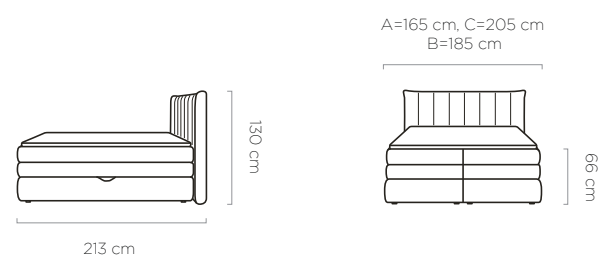

A = 140 X 200 cm
B = 160 X 200 cm
C = 180 X 200 cm

pojemnik na pościel
bedding container
bettkasten:

A = 196 x 65 x 27 cm
B = 196 x 75 x 27 cm
C = 196 x 85 x 27 cm

A=169 cm, C=209 cm
B=189 cm

66 cm

powierzchnia spania
sleeping area
schlaffläche:

A = 140 X 200 cm
B = 160 X 200 cm
C = 180 X 200 cm

pojemnik na pościel
bedding container
bettkasten:

A = 196 x 65 x 27 cm
B = 196 x 75 x 27 cm
C = 196 x 85 x 27 cm

A=165 cm, C=205 cm
B=185 cm

66 cm

powierzchnia spania
sleeping area
schlaffläche:

A = 140 X 200 cm
B = 160 X 200 cm
C = 180 X 200 cm

pojemnik na pościel
bedding container
bettkasten:

A = 196 x 65 x 27 cm
B = 196 x 75 x 27 cm
C = 196 x 85 x 27 cm

A=165 cm, C=205 cm
B=185 cm

66 cm

Pavo

The unquestionable advantage of the Pavo bed is its unique design. The design of the legs and the materials and mechanisms used in its manufacture contribute to its sophisticated character. The use of two independent mattresses, adjustable by remote control, increases comfort when reading a book or watching TV. This comfortable and practical piece of furniture will be the perfect addition to your bedroom.

— view details on page 64

powierzchnia spania
sleeping area
schlaffläche:
A = 140 X 200 cm
B = 160 X 200 cm
C = 180 X 200 cm

pojemnik na pościel
bedding container
bettkasten:
A = 196 x 65 x 27 cm
B = 196 x 75 x 27 cm
C = 196 x 85 x 27 cm