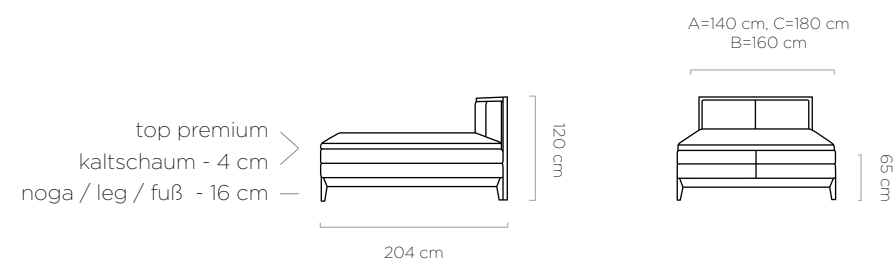

powierzchnia spania / sleeping area / schlaffläche: A = 140 X 200 cm B = 160 X 200 cm C = 180 X 200 cm