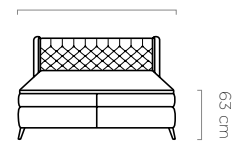

“

Stylish and comfortable bedroom is both pleasure to your body and feast for your senses.

powierzchnia spania A = 140 X 200 cm
 sleeping area B = 160 X 200 cm
 schlaffläche: C = 180 X 200 cm

noga / leg / fuß - 14 cm

A=157 cm, C=197 cm
 B=177 cm

powierzchnia spania / sleeping area / schlaffläche: A = 140 X 200 cm B = 160 X 200 cm C = 180 X 200 cm

powierzchnia spania / sleeping area / schlaffläche: A = 140 X 200 cm B = 160 X 200 cm C = 180 X 200 cm