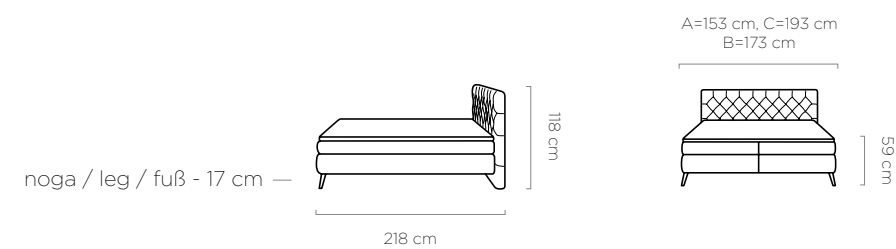

powierzchnia spania / sleeping area / schlaffläche: A = 140 X 200 cm B = 160 X 200 cm C = 180 X 200 cm