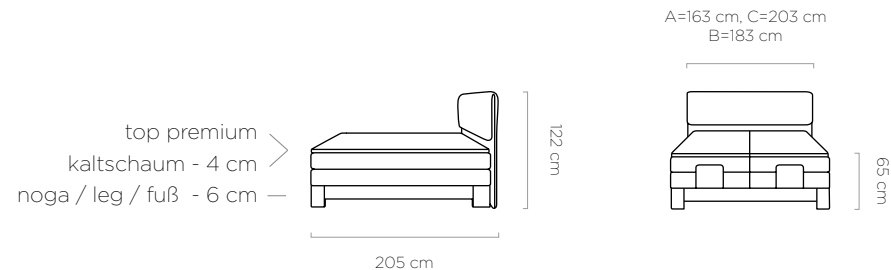

[EN] The Elsa bed is a combination of interesting design and the latest technology in the furniture industry. It is equipped with two independent comfortable mattresses that have an electrically adjustable sleeping position. This makes it possible for everyone to sleep in their favourite way. The robust whole is raised on a beautiful wooden frame.

[PL] Łóżko Elsa to połączenie ciekawego designu i najnowszych technologii w meblarstwie. Wyposażone zostało w dwa niezależne od siebie komfortowe materace posiadające elektrycznie regulowaną pozycję spania. Dzięki temu każdy wyśpi się w swój ulubiony sposób. Solidna całość uniesiona została na pięknej, drewnianej ramie.

[DE] Das Bett Elsa ist eine Kombination aus interessantem Design und modernster Technologie im Möbelbau. Es ist mit zwei unabhängigen, bequemen Matratzen mit elektrisch verstellbarer Schlafposition ausgestattet. So kann jeder auf seine eigene Art und Weise schlafen. Das solide Ganze steht auf einem schönen Holzrahmen.

powierzchnia spania A = 140 X 200 cm
sleeping area B = 160 X 200 cm
schlaffläche: C = 180 X 200 cm