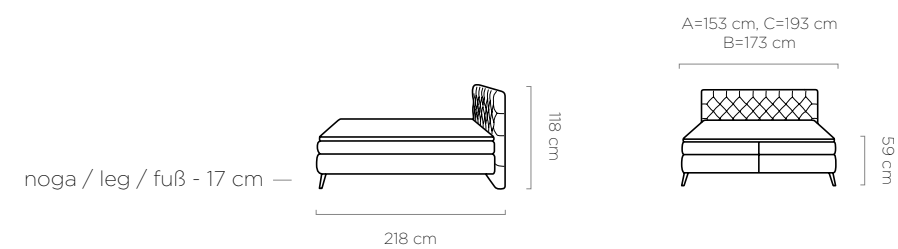

“

Stylish and comfortable bedroom is both pleasure to your body and feast for your senses.

powierzchnia spania A = 140 X 200 cm
 sleeping area B = 160 X 200 cm
 schlaffläche: C = 180 X 200 cm

noga / leg / fuß - 14 cm

A=157 cm, C=197 cm
 B=177 cm

powierzchnia spania / sleeping area / schlaffläche: A = 140 X 200 cm B = 160 X 200 cm C = 180 X 200 cm

powierzchnia spania / sleeping area / schlaffläche: A = 140 X 200 cm B = 160 X 200 cm C = 180 X 200 cm