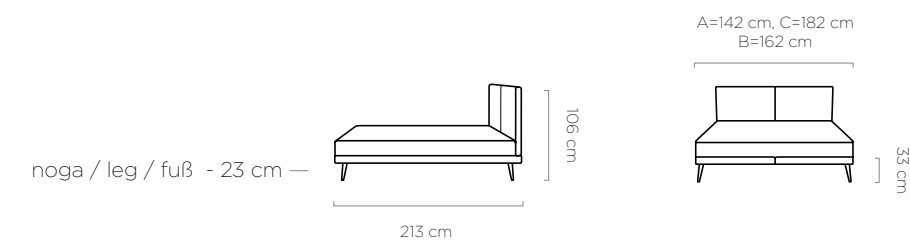

“

A comfortable
sleep is
a beginning of
another good
day.

powierzchnia spania / sleeping area / schlaffläche: A = 140 X 200 cm B = 160 X 200 cm C = 180 X 200 cm

powierzchnia spania / sleeping area / schlaffläche: A = 140 X 200 cm B = 160 X 200 cm C = 180 X 200 cm