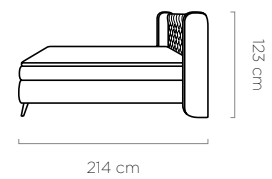

“

Stylish and comfortable bedroom is both pleasure to your body and feast for your senses.

powierzchnia spania A = 140 X 200 cm
 sleeping area B = 160 X 200 cm
 schlaffläche: C = 180 X 200 cm

noga / leg / fuß - 14 cm

A=157 cm, C=197 cm
 B=177 cm

powierzchnia spania / sleeping area / schlaffläche: A = 140 X 200 cm B = 160 X 200 cm C = 180 X 200 cm

powierzchnia spania / sleeping area / schlaffläche: A = 140 X 200 cm B = 160 X 200 cm C = 180 X 200 cm