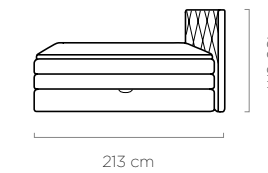

A = 140 X 200 cm
B = 160 X 200 cm
C = 180 X 200 cm

pojemnik na pościel
bedding container
bettkasten:

A = 196 x 65 x 27 cm
B = 196 x 75 x 27 cm
C = 196 x 85 x 27 cm

A=169 cm, C=209 cm
B=189 cm

66 cm

powierzchnia spania
sleeping area
schlaffläche:

A = 140 X 200 cm
B = 160 X 200 cm
C = 180 X 200 cm

pojemnik na pościel
bedding container
bettkasten:

A = 196 x 65 x 27 cm
B = 196 x 75 x 27 cm
C = 196 x 85 x 27 cm

A=165 cm, C=205 cm
B=185 cm

66 cm

powierzchnia spania
sleeping area
schlaffläche:

A = 140 X 200 cm
B = 160 X 200 cm
C = 180 X 200 cm

pojemnik na pościel
bedding container
bettkasten:

A = 196 x 65 x 27 cm
B = 196 x 75 x 27 cm
C = 196 x 85 x 27 cm

A=165 cm, C=205 cm
B=185 cm

66 cm

Pavo

The unquestionable advantage of the Pavo bed is its unique design. The design of the legs and the materials and mechanisms used in its manufacture contribute to its sophisticated character. The use of two independent mattresses, adjustable by remote control, increases comfort when reading a book or watching TV. This comfortable and practical piece of furniture will be the perfect addition to your bedroom.