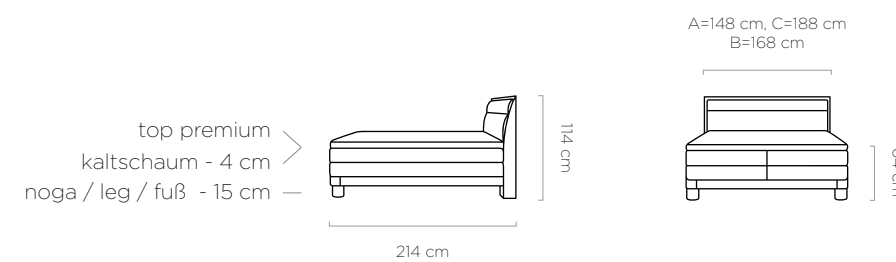

powierzchnia spania / sleeping area / schlaffläche: A = 140 X 200 cm B = 160 X 200 cm C = 180 X 200 cm