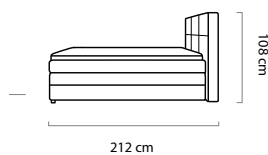

A = 194 x 96 x 20 cm

B = 194 x 116 x 20 cm

C = 194 x 136 x 20 cm

noga / leg / fuß - 5 cm

A=116 cm, C=156 cm
B=136 cm

Box Springs Massive Wood

Massive wood beds

Following the new trends and the needs of our customers, we have created Box Springs Massive Wood Collection. It is a brilliant combination of oak wood and the latest collections of fabrics. If you dream of dreaming in a beautiful and elegant style, choose a bed from the Box Springs Massive Wood Collection.