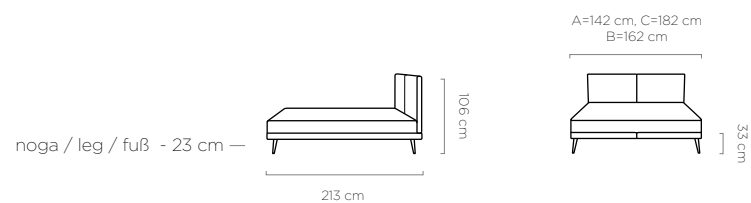

**“A comfortable sleep
is a beginning
of another good day.”**

Selene

sleeping area
powierzchnia spania / schlaffläche:
A = 140 x 200 cm
B = 160 x 200 cm
C = 180 x 200 cm

Milano

sleeping area
powierzchnia spania / schlaffläche:
A = 140 x 200 cm
B = 160 x 200 cm
C = 180 x 200 cm