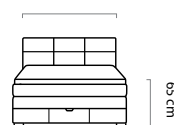

A = 194 x 96 x 20 cm

B = 194 x 116 x 20 cm

C = 194 x 136 x 20 cm

noga / leg / fuß - 5 cm

A=116 cm, C=156 cm
B=136 cm

Box Springs Massive Wood

Massive wood beds

Following the new trends and the needs of our customers, we have created Box Springs Massive Wood Collection. It is a brilliant combination of oak wood and the latest collections of fabrics. If you dream of dreaming in a beautiful and elegant style, choose a bed from the Box Springs Massive Wood Collection.