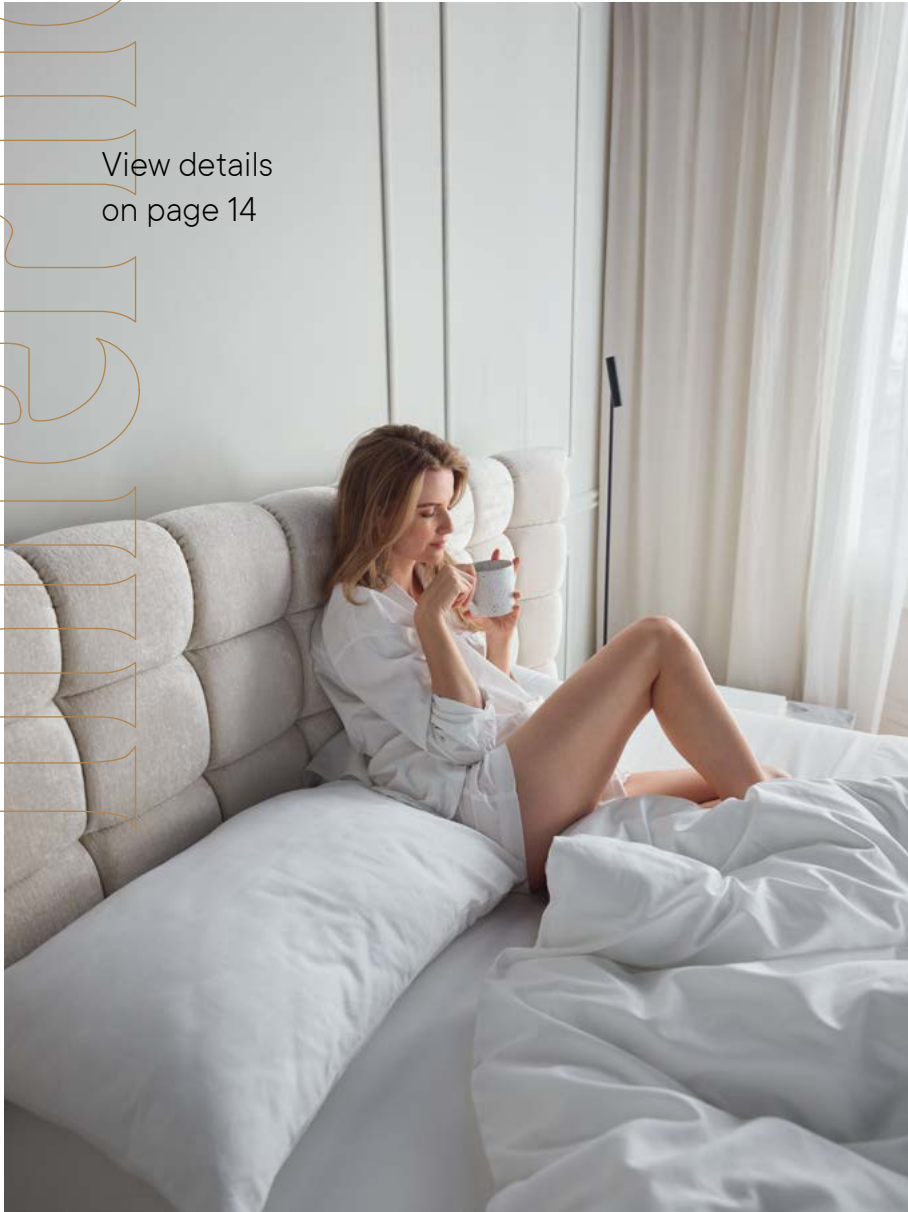

Intermo

View details
on page 14