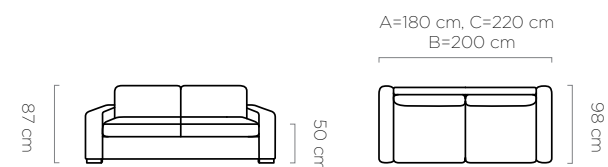

ENG It is a sofa whose classic design speaks to everyone. Simple sides and soft cushions attract attention to VANILLA, even though the model is quite minimalist in its form. The sofa is fitted with an Italian folding system. The mattress inside makes the sofa feel like a standard bed. There are three widths to choose from, making it suitable for both large and small rooms.

PL To sofa, której klasyczny design przypadnie każdemu do gustu. Proste boczki i miękkie poduchy powodują, że VANILLA przyciąga swoją uwagę, mimo tego że model w swojej formie jest dość minimalistyczny. Sofę wyposażono we włoski system rozkładania. Znajdujący się w środku materac powoduje, że z sofy tej korzysta się jak ze standardowego łóżka. Do wyboru są trzy szerokości, a to sprawia, że model ten odnajdzie się zarówno w większym, jak i mniejszym pomieszczeniu.

DE Ein Sofa, das mit seinem klassischen Design jeden anspricht. Schlichte Seiten und weiche Kissen machen VANILLA zu einem Blickfang, auch wenn das Modell in seiner Form recht minimalistisch ist. Das Sofa ist mit einem italienischen Liegesystem ausgestattet. Da die Matratze im Inneren verborgen ist, wird dieses Sofa wie ein normales Bett benutzt. Dadurch findet dieses Modell sowohl in größeren als auch in kleineren Räumen Platz.

sleeping area
powierzchnia spania / schlaffläche:
A= 120 x 190 cm
B= 140 x 190 cm
C= 160 x 190 cm

leg
noga / fuß:
5 cm