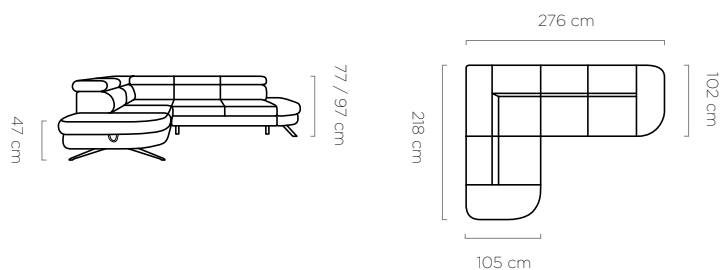

**“Style is a way to represent
who you are without
saying a word.”**

Otis L NEW

bedding container
pojemnik na pościel / bettkasten:
13 x 91 x 171 cm

sleeping area
powierzchnia spania / schlaffläche:
131 x 207 cm