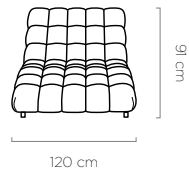

leg
noga / fuß:
15 cm