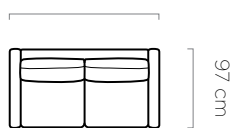

leg
noga / fuß:
8 cm

Tino Sofa

sleeping area
 powierzchnia spania / schlaffläche:
 A= 120 x 190 cm
 B= 140 x 190 cm
 C= 160 x 190 cm

leg
 noga / fuß:
 8 cm

A=167 cm, C=207 cm
 B=187 cm

Vanilla Sofa

ENG It is a sofa whose classic design speaks to everyone. Simple sides and soft cushions attract attention to VANILLA, even though the model is quite minimalist in its form. The sofa is fitted with an Italian folding system. The mattress inside makes the sofa feel like a standard bed. There are three widths to choose from, making it suitable for both large and small rooms.