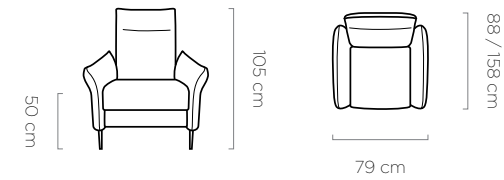

ENG The XAVI reclining armchair is a comfortable piece of lounge furniture for a loft-style living room, as well as for classic interior designs. The armchair has a comfortable seat and backrest, and the soft armrests complete the overall design for maximum comfort. An additional feature is a mechanism that makes it possible to extend the footrest, tilt the backrest backwards and unfold the armchair to a semi-reclining or reclining position. **PL** Fotel rozkładany XAVI to komfortowy mebel wypoczynkowy do salonu urządzonego w stylu loft, a także do klasycznych aranżacji wnętrz. Fotel posiada wygodne siedzisko i oparcie, a miękkie podłokietniki dopełniają całość konstrukcji, dając maksimum wygody. Dodatkowym atutem jest mechanizm umożliwiający wysunięcie podnóżka, odchylenie oparcia do tyłu i rozłożenie fotela do pozycji półleżącej lub leżącej. **DE** Der XAVI-Sessel ist ein bequemes Loungemöbel für ein Wohnzimmer im Loft-Stil, aber auch für klassische Inneneinrichtungen. Der Sessel hat eine bequeme Sitzfläche und Rückenlehne, und weiche Armlehnen vervollständigen das Design für maximalen Komfort. Ein weiterer Vorteil ist der Mechanismus, der es ermöglicht, die Fußstütze auszufahren, die Rückenlehne zu neigen und den Sessel in eine halb liegende oder liegende Position zu klappen.