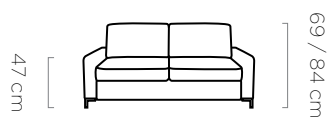

leg
noga / fuß:
8 cm

Tino Sofa

sleeping area
 powierzchnia spania / schlaffläche:
 A= 120 x 190 cm
 B= 140 x 190 cm
 C= 160 x 190 cm

leg
 noga / fuß:
 8 cm

A=167 cm, C=207 cm
 B=187 cm

Vanilla Sofa

ENG It is a sofa whose classic design speaks to everyone. Simple sides and soft cushions attract attention to VANILLA, even though the model is quite minimalist in its form. The sofa is fitted with an Italian folding system. The mattress inside makes the sofa feel like a standard bed. There are three widths to choose from, making it suitable for both large and small rooms.