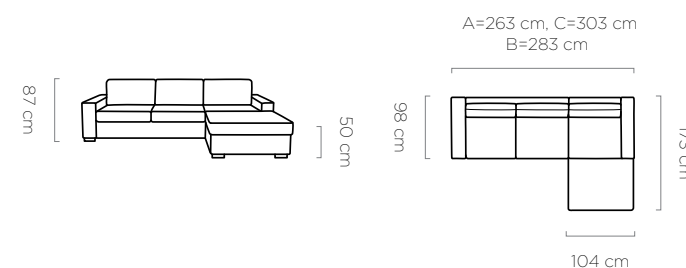

bedding container
pojemnik na pościel / bettkasten:
163 x 76 x 24 cm

sleeping area
powierzchnia spania / schlaffläche:
A= 120 x 190 cm, B= 140 x 190 cm,
C= 160 x 190 cm

leg
noga / fuß:
5 cm

Young

Sofas

Wersal offers many variations to select from. The Young Collection is one of them. A collection of diverse sofas will cater to the tastes of the most demanding customers. The Young Collection includes modern, original as well as tasteful and elegant sofas. No need to look anywhere else, we have all you want.