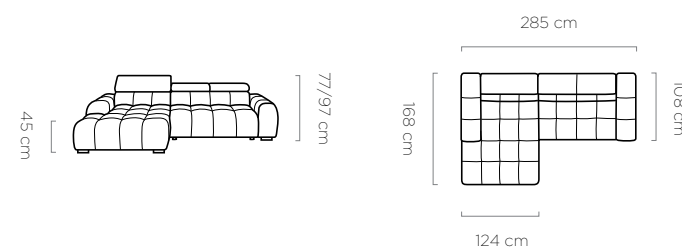

ENG The BULL S is an option for everyone who prefers modern design and expects high comfort. The electrically extendable seat and movable headrests allow for a comfortable position during relaxation. Distinctive stitching adds an attractive variety and gives the sofa a unique character.

PL BULL S jest propozycją dla wszystkich, którzy preferują nowoczesny design oraz oczekują wysokiego komfortu. Elektrycznie wysuwane siedzisko i ruchome zagłówki umożliwiają przyjęcie wygodnej pozycji w trakcie wypoczynku. Wyraziste przeszycia dodają efektownego urozmaicenia i sprawiają, że narożnik nabiera niepowtarzalnego charakteru. **DE** Der BULL S ist eine Möglichkeit für alle, die modernes Design bevorzugen und einen hohen Komfort erwarten. Die elektrische Sitzverlängerung und die beweglichen Kopfstützen gewährleisten eine bequeme Position beim Entspannen. Die charakteristischen Nähte sorgen für Abwechslung und verleihen das Ecksofa einen einzigartigen Charakter.